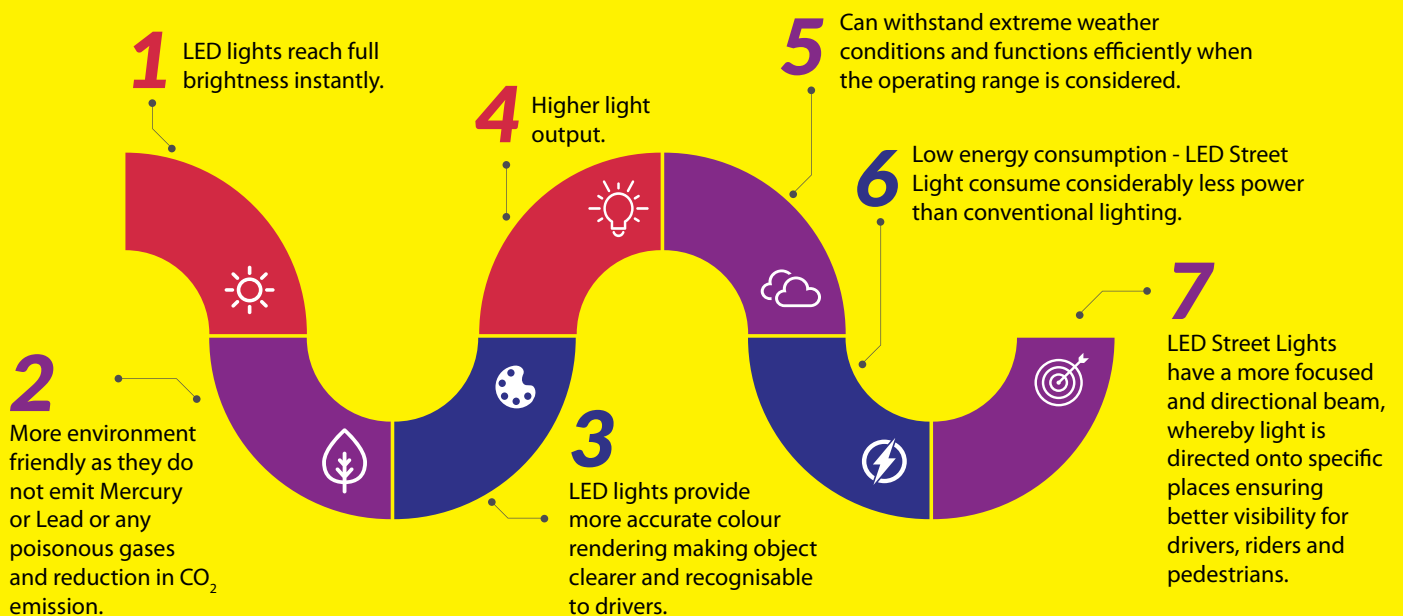

Catalogue Reference	Wattage (W)	Dimension (mm)			Pipe Dia (mm)
		A	B	C	(Ø)
MSL K 18W	18W	275	103	48	36
MSL K 24W	24W	300	103	48	36
MSL K 30W	30W	340	124	48	36
MSL K 36W	36W	340	124	48	36
MSL K 40W	40W	390	144	52	36
MSL K 45W	45W	390	144	52	36
MSL K 50W	50W	390	144	52	36
MSL K 60W	60W	390	144	52	36
MSL K 72W	72W	390	144	52	36
MSL K 90W	90W	450	169	58	36
MSL K 100W	100W	450	169	58	36
MSL K 120W	120W	450	169	58	36

TECHNICAL DETAILS

CRI	>84
THD	12%
Colour Temperature	3000K / 6500K
Luminous Efficacy*	100lm/Watt
Power Factor	>0.95
Driver Surge Protection	Up to 6 kV
Beam Angle	120°
Protection Grade	IP66

Operating Temperature	-10° C to 45° C
Relative Humidity	63%
Enclosure Material	Aluminium Die Cast
Diffuser	Lens Type
Supply Voltage Range	220-240 V
Frequency Range	50-60 Hz
Impact Protection	IK 07

BENEFITS OF LED SOLUTIONS FOR OUR STREET LIGHTS OVER CFLs AND FLUORESCENTS: